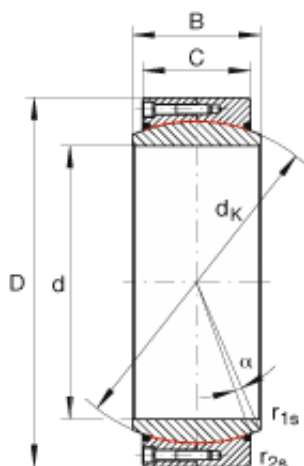

NTN-SNR RULMENTI S.R.L.

INA GE340-DW-2RS2 plain bearings

Bearing No. GE340-DW-2RS2

Size	340x460x160 mm
Bore Diameter	340 mm
Outer Diameter	460 mm
Width	160 mm
C	135 mm
$D_{a \min}$	382 mm
$d_{a \max}$	366,6 mm
d_K	400 mm
$r_{1s \min}$	1,1 mm
$r_{2s \min}$	3 mm
alf (°)	3,8
Weight (kg)	80
C_r (N)	13600000
C_{0r} (N)	22680000

GE340-DW-2RS2 Bearing 2D drawings and 3D CAD models