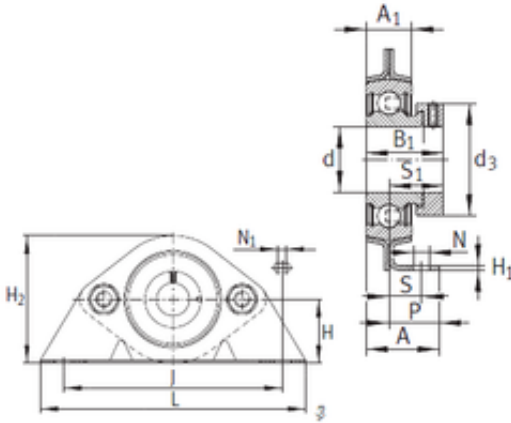

NTN-SNR RULMENTI S.R.L.

INA PBS25 bearing units

Bearing No. PBS25

PBS25 Bearing 2D drawings and 3D CAD models

Bore Diameter	25 mm
d	25 mm
S1	23,5 mm
P	25,4 mm
d3	37,5 mm
A	34,1 mm
A1	17,4 mm
B1	31 mm
H	36,5 mm
H1	3,4 mm
H2	72 mm
J	95,5 mm
L	133,5 mm
N	10,5 mm
N1	9,5 mm
S	14,3 mm
Category	Bearings
Inventory	0.0
Manufacturer Name	SCHAEFFLER GROUP
Minimum Buy Quantity	N/A
Weight / Kilogram	0.587
Product Group	M06110